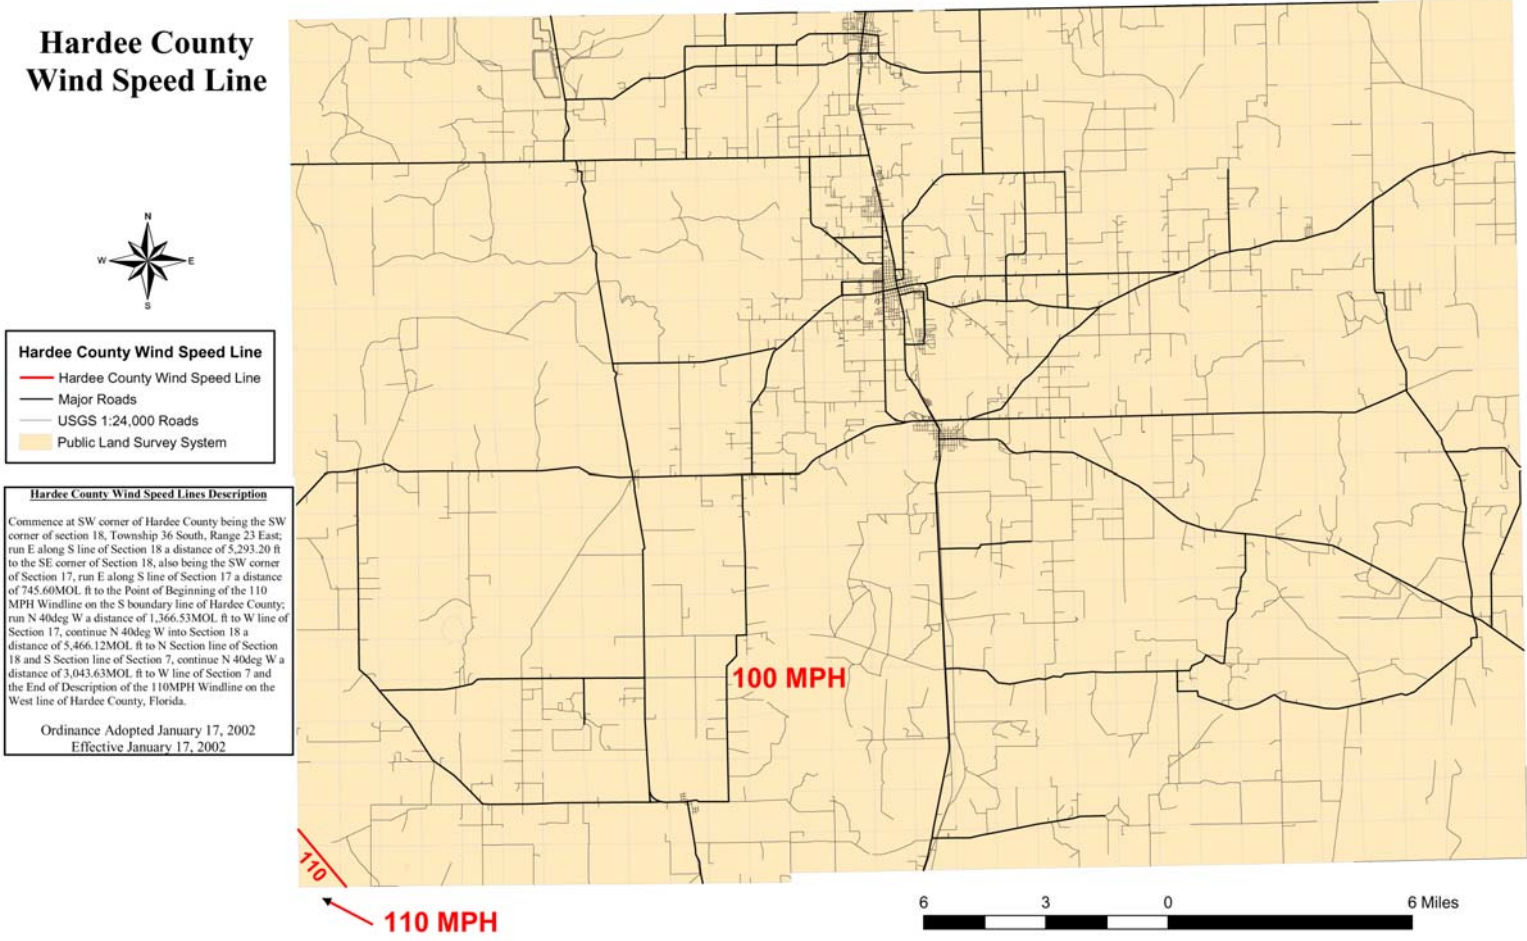

The *Extreme Weather Skylights* from Sun-Tek, our most recent addition to a family of high quality skylights, has the widest and most complete range of hurricane, tornado, high velocity and impact units of any skylight manufacturer to date !

- These high impact & wind velocity units are available for 120 mph(or greater) wind zones. Sun-Tek's standard line will satisfy all other zones.
- From the Sun-Tek Tube... to insulated Classic Glass... to Polycarbonate, Sun-Tek can offer the right application for any wind zone requirement.
- Concerned about future coastal zones ? - We are confident you will not need to go anywhere but to Sun-Tek's *Extreme Weather* line to satisfy all your extreme weather skylight needs.

TESTED ?
The Sun-Tek *Extreme Weather Skylights* have passed the strictest testing of the Metro Dade approval process and meet or exceed all Florida Building Codes.

- Satisfied by conventional Sun-Tek Classic, Dura & Sun-Tek Tube skylight systems
- Requires Sun-Tek *Extreme Weather* line of High Wind & Impact skylight systems for building code requirements