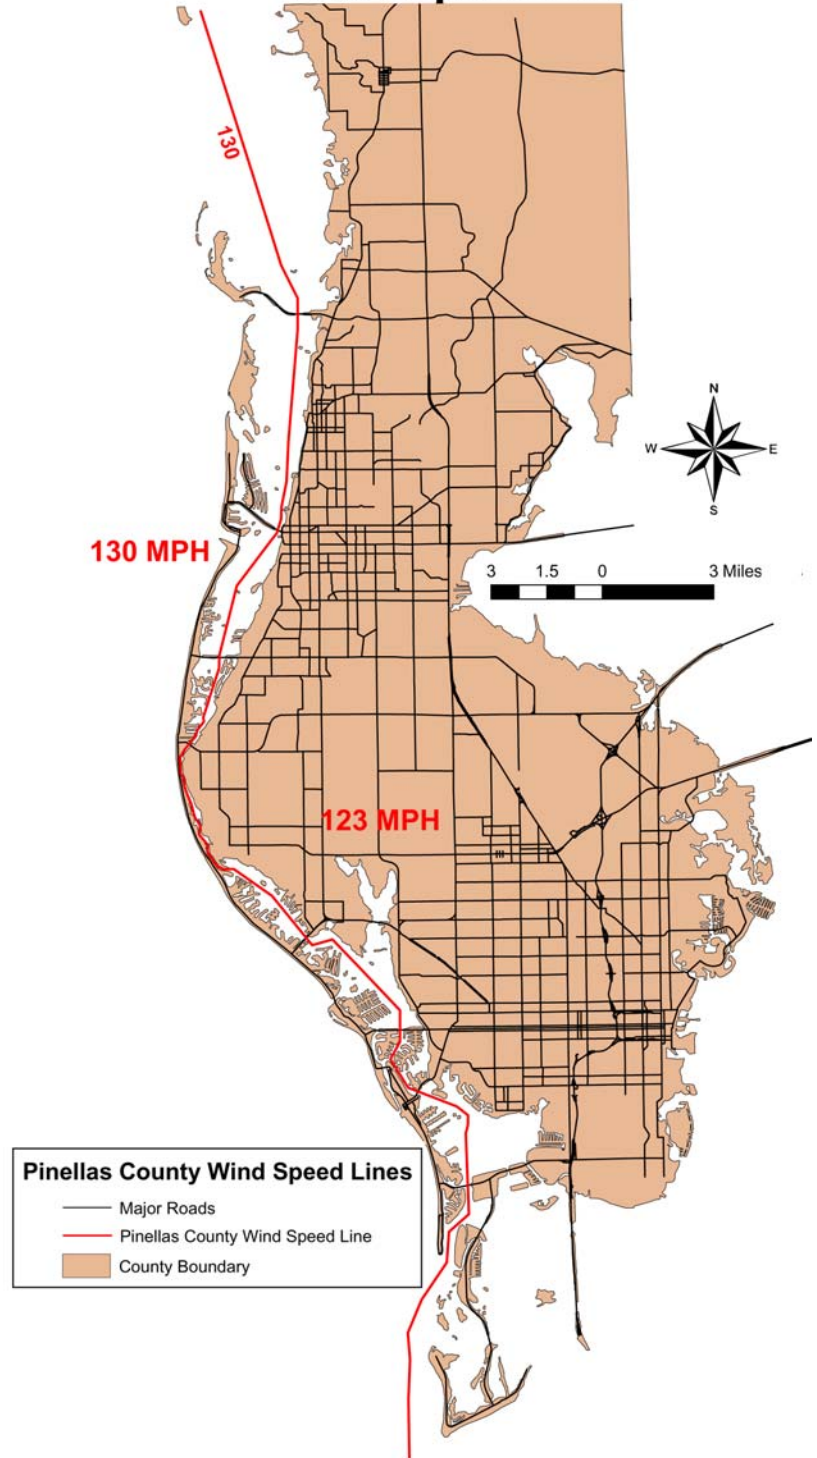

The *Extreme Weather Skylights* from Sun-Tek, our most recent addition to a family of high quality skylights, has the widest and most complete range of hurricane, tornado, high velocity and impact units of any skylight manufacturer to date !

- These high impact & wind velocity units are available for 120 mph (or greater) wind zones. Sun-Tek's standard line will satisfy all other zones.
- From the Sun-Tek Tube... to insulated Classic Glass... to Polycarbonate, Sun-Tek can offer the right application for any wind zone requirement.
- Concerned about future coastal zones ? - We are confident you will not need to go anywhere but to Sun-Tek's *Extreme Weather* line to satisfy all your extreme weather skylight needs.

TESTED ?

The Sun-Tek *Extreme Weather Skylights* have passed the strictest testing of the Metro Dade approval process and meet or exceed all Florida Building Codes.

Pinellas County Wind Speed Line

Satisfied by conventional Sun-Tek Classic, Dura & Sun-Tek Tube skylight systems

Requires Sun-Tek *Extreme Weather* line of High Wind & Impact skylight systems for building code requirements