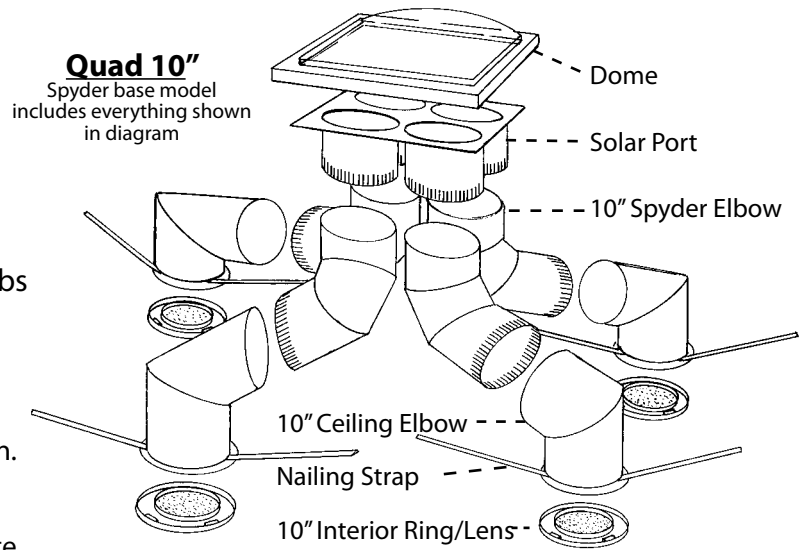

The **Spyder** multi-tube system can deliver natural light to multiple locations with only a single opening in the roof.

- ☀ **Illuminate multiple living spaces with a single roof opening !**
- ☀ Install the **Spyder** in a fraction of the time it takes for a single traditional skylight
- ☀ No need for framing or drywall installation labor - eliminate callbacks !
- ☀ 10 Year Limited Warranty
- ☀ From the Skylight Experts for over 30 years
- ☀ Natural Sunlight... Anywhere you want light!

- Minimum 4' attic space required
- Requires self-built curb and flashing or
- Optional pre-built 3½" or 5½" height aluminum curbs

Various installation configurations are available allowing natural light into multiple living spaces. The location of the **Spyder** multi-tube system in the home varies per application and home design. Light kits and extension tunnels also apply as in the single Sun-Tek Tube application. **Call Customer Service for a Spyder Worksheet to determine the length of extension needed for your application.** You may need to order extensions to complete customized installation.