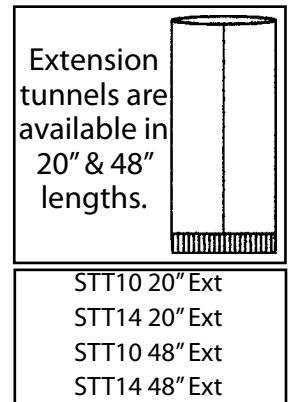

Tube Extensions

*NOTE: Please include frame color with each model #: **B**(bronze), **W**(white) or **N**(natural).

OPTION: Models CMG, MDCMA, & ICMG are also available. Call Customer Service for pricing.