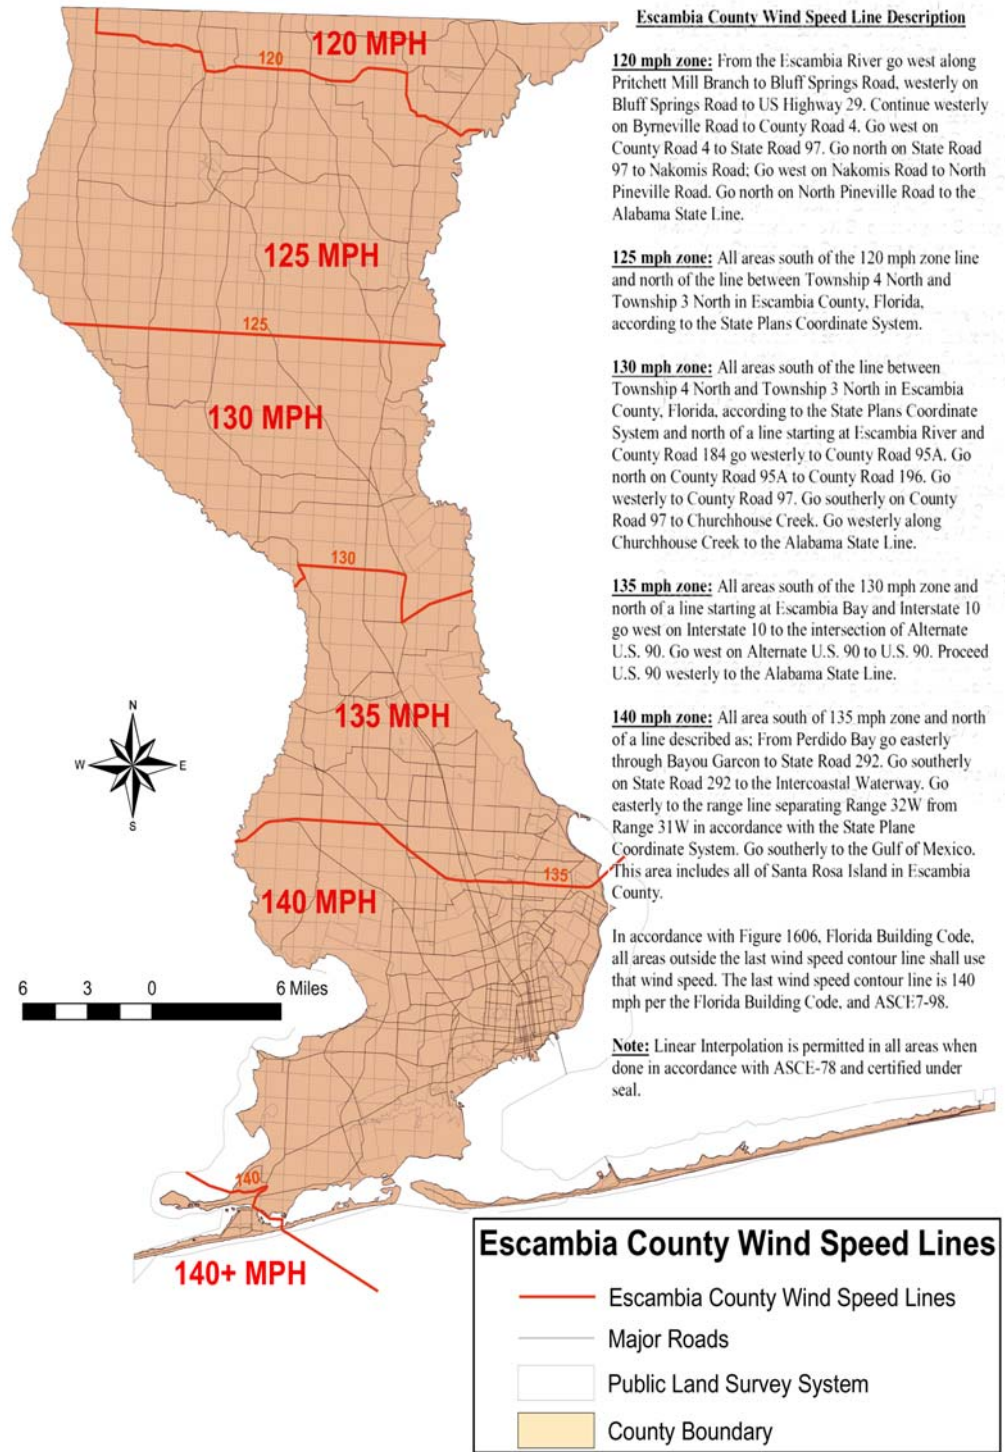

The *Extreme Weather Skylights* from Sun-Tek, our most recent addition to a family of high quality skylights, has the widest and most complete range of hurricane, tornado, high velocity and impact units of any skylight manufacturer to date !

- These high impact & wind velocity units are available for 120 mph (or greater) wind zones. Sun-Tek's standard line will satisfy all other zones.
- From the Sun-Tek Tube... to insulated Classic Glass... to Polycarbonate, Sun-Tek can offer the right application for any wind zone requirement.
- Concerned about future coastal zones ? - We are confident you will not need to go anywhere but to Sun-Tek's *Extreme Weather* line to satisfy all your extreme weather skylight needs.

TESTED ?

The Sun-Tek *Extreme Weather Skylights* have passed the strictest testing of the Metro Dade approval process and meet or exceed all Florida Building Codes.

Satisfied by conventional Sun-Tek Classic, Dura & Sun-Tek Tube skylight systems

Requires Sun-Tek *Extreme Weather* line of High Wind & Impact skylight systems for building code requirements