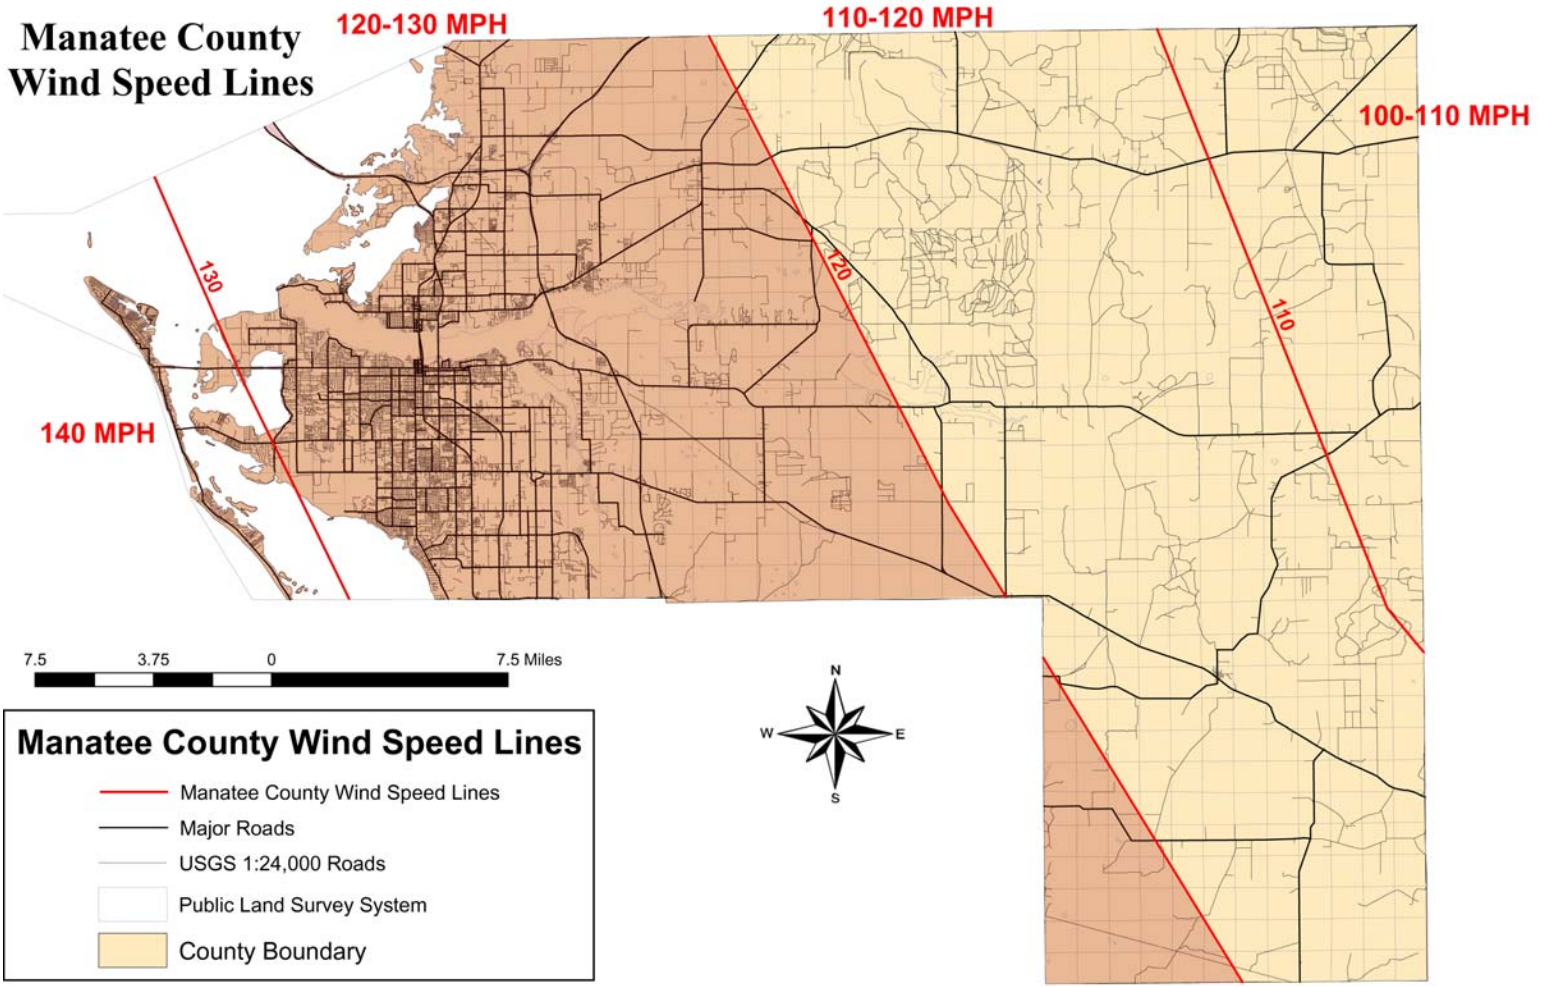

The *Extreme Weather Skylights* from Sun-Tek, our most recent addition to a family of high quality skylights, has the widest and most complete range of hurricane, tornado, high velocity and impact units of any skylight manufacturer to date !

- These high impact & wind velocity units are available for 120 mph(or greater) wind zones. Sun-Tek's standard line will satisfy all other zones.
- From the Sun-Tek Tube... to insulated Classic Glass... to Polycarbonate, Sun-Tek can offer the right application for any wind zone requirement.
- Concerned about future coastal zones ? - We are confident you will not need to go anywhere but to Sun-Tek's *Extreme Weather* line to satisfy all your extreme weather skylight needs.

TESTED ?
The Sun-Tek *Extreme Weather Skylights* have passed the strictest testing of the Metro Dade approval process and meet or exceed all Florida Building Codes.

- Satisfied by conventional Sun-Tek Classic, Dura & Sun-Tek Tube skylight systems
- Requires Sun-Tek *Extreme Weather* line of High Wind & Impact skylight systems for building code requirements