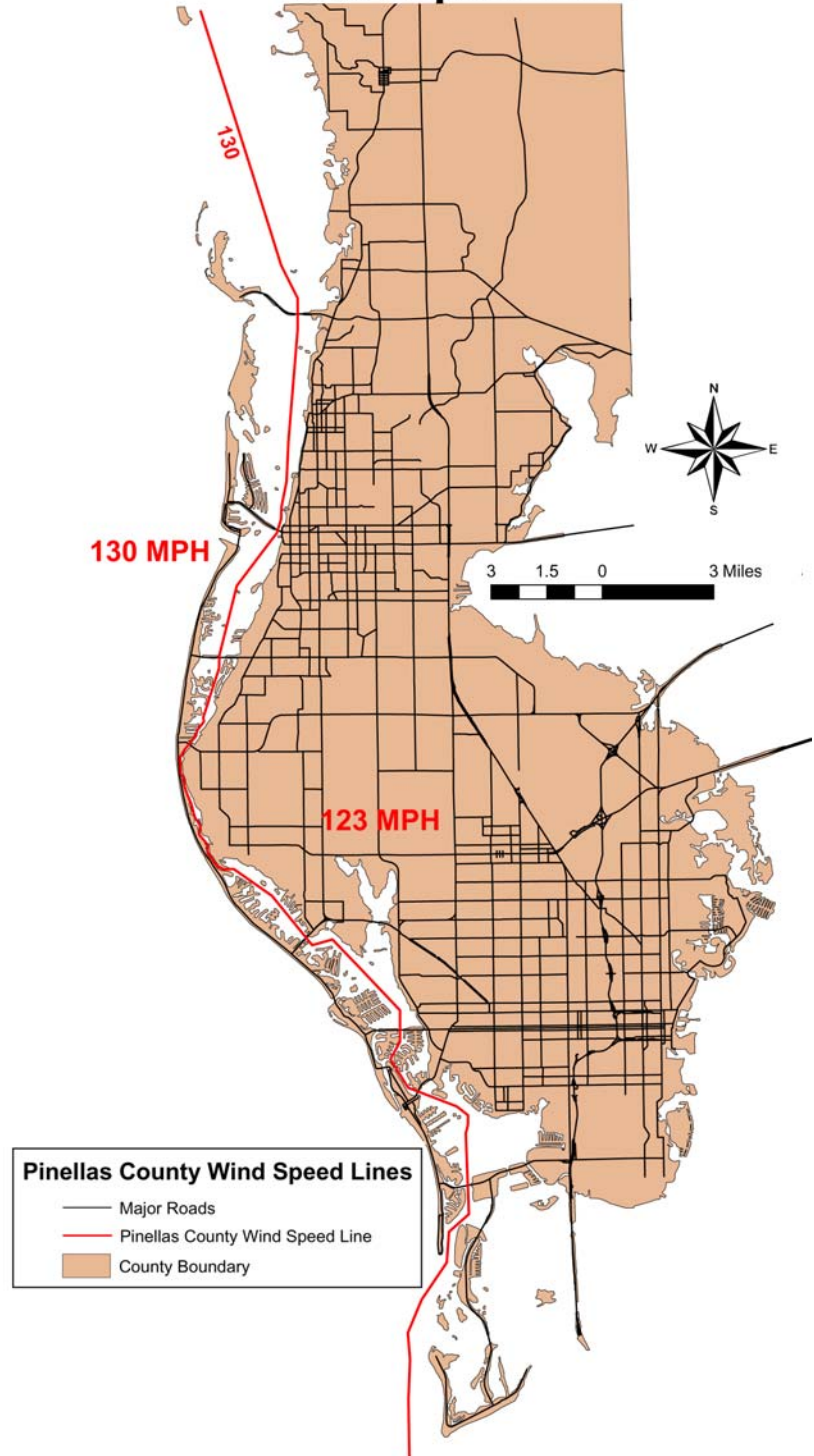

The *Extreme Weather Skylights* from Sun-Tek, our most recent addition to a family of high quality skylights, has the widest and most complete range of hurricane, tornado, high velocity and impact units of any skylight manufacturer to date !

- These high impact & wind velocity units are available for 120 mph (or greater) wind zones. Sun-Tek's standard line will satisfy all other zones.
- From the Sun-Tek Tube... to insulated Classic Glass... to Polycarbonate, Sun-Tek can offer the right application for any wind zone requirement.
- Concerned about future coastal zones ? - We are confident you will not need to go anywhere but to Sun-Tek's *Extreme Weather* line to satisfy all your extreme weather skylight needs.

TESTED ?

The Sun-Tek *Extreme Weather Skylights* have passed the strictest testing of the Metro Dade approval process and meet or exceed all Florida Building Codes.

Pinellas County Wind Speed Line

Satisfied by conventional Sun-Tek Classic, Dura & Sun-Tek Tube skylight systems

Requires Sun-Tek *Extreme Weather* line of High Wind & Impact skylight systems for building code requirements